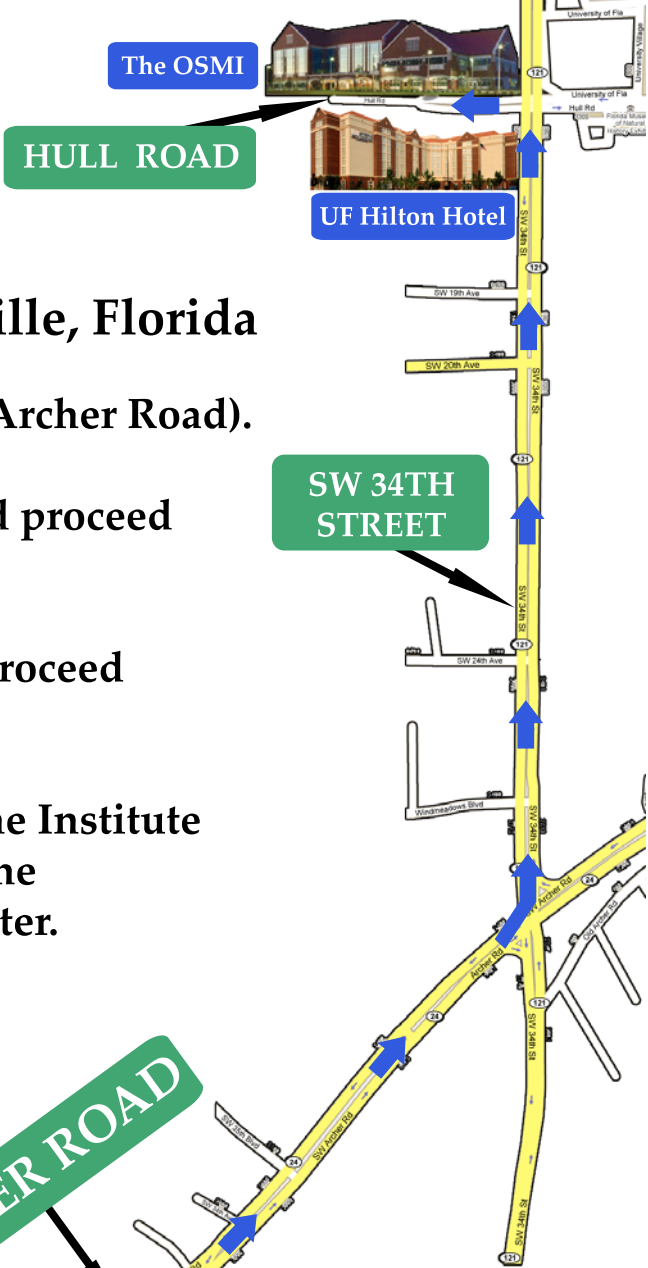

Map to the OSMI
3450 Hull Road, Gainesville, FL 32607

From I-75 Exit 384 in Gainesville, Florida

- 1) Take exit 384 at State Road 24 (Archer Road).
- 2) Turn east onto Archer Road and proceed to SW 34th Street.
- 3) Turn left on SW 34 Street and proceed to the third traffic signal.
- 4) Turn left onto Hull Road and the Institute will be on the right, across from the Hilton Hotel and Conference Center.